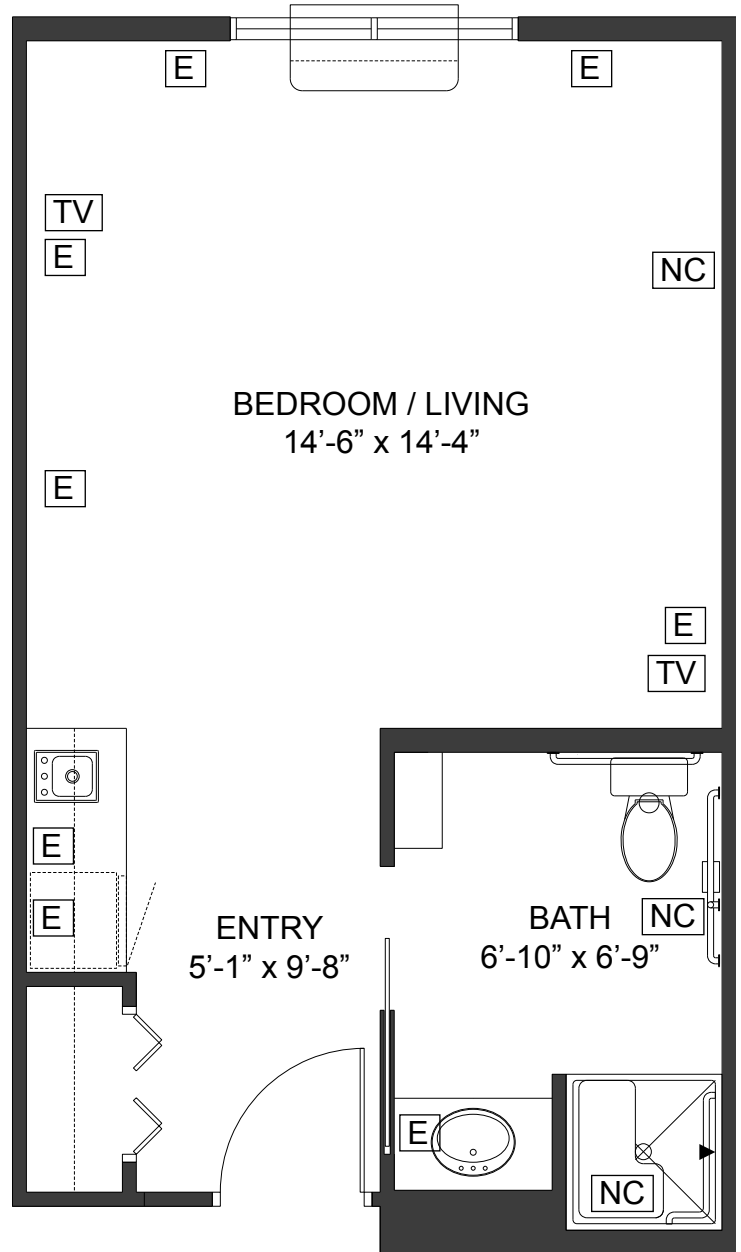

- E ELECTRICAL OUTLET
- NC NURSE CALL
- P PHONE/DATA JACK
- TV CABLE OUTLET

**2nd Floor AL Studio - Unit E**

21 Units @ 425 sf

- E ELECTRICAL OUTLET
- NC NURSE CALL
- P PHONE/DATA JACK
- TV CABLE OUTLET

**2nd Floor AL Studio - Unit F**

12 Units @ 353 sf

- E ELECTRICAL OUTLET
- NC NURSE CALL
- P PHONE/DATA JACK
- TV CABLE OUTLET

2nd Floor AL Studio - Unit G

2 Units @ 580 sf