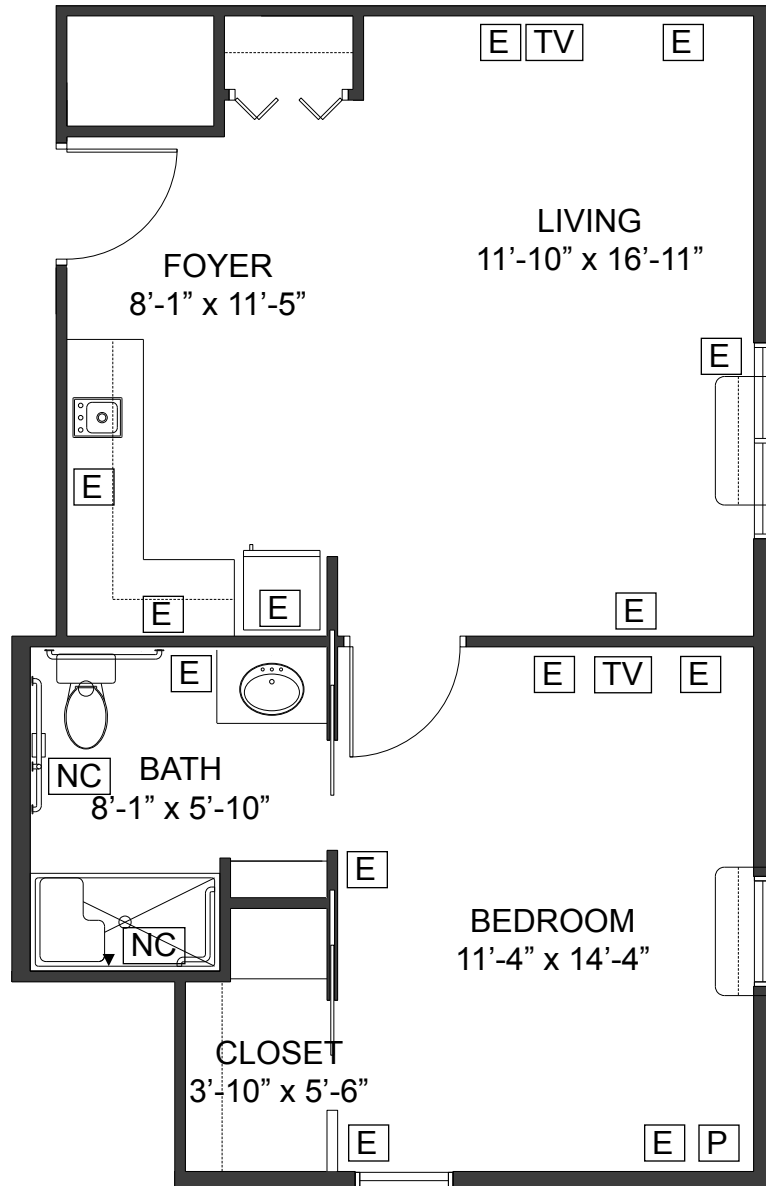

- E ELECTRICAL OUTLET
- NC NURSE CALL
- P PHONE/DATA JACK
- TV CABLE OUTLET

**2nd Floor AL Studio - Unit E**

21 Units @ 425 sf

- E ELECTRICAL OUTLET
- NC NURSE CALL
- P PHONE/DATA JACK
- TV CABLE OUTLET

**2nd Floor AL Studio - Unit F**

12 Units @ 353 sf

- E ELECTRICAL OUTLET
- NC NURSE CALL
- P PHONE/DATA JACK
- TV CABLE OUTLET

2nd Floor AL Studio - Unit G

2 Units @ 580 sf